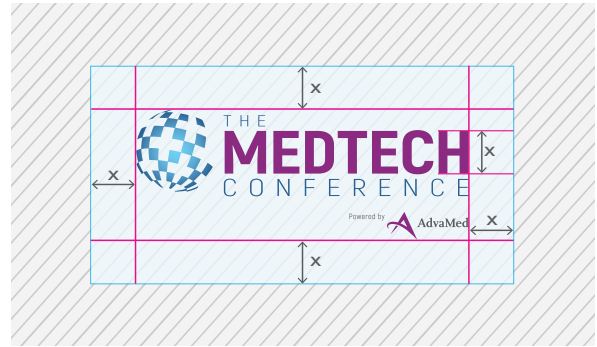

Primary Logo

Logo Clear Space

Blue indicates Clear Space. The blue area must be kept free of other elements. Grey padding indicates Safe Zone.

Magenta indicates type and element alignment and boundaries.

The minimum required Clear Space is defined by the measurement 'X' (equal to the height of the lowercase letter 'x')

ALTERNATIVE LOGO VERSIONS

Greyscale

Reverse

Colors

Pantone 248
C90 M11 Y0 K0
#8a2b81

Pantone 647
C57 M0 Y100 K0
#276092